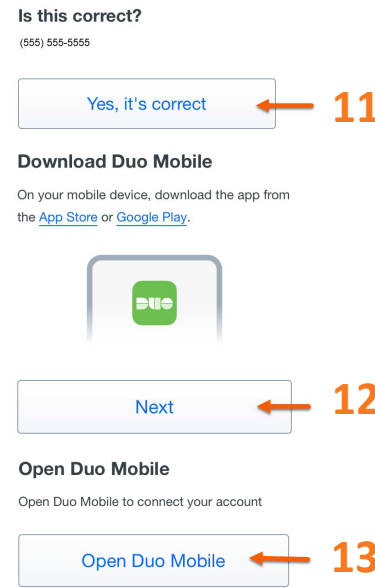

Phase 2: Open Chrome on your Android smart phone

Go to <https://duodmp.nychhc.org>

Important! You must click Allow.