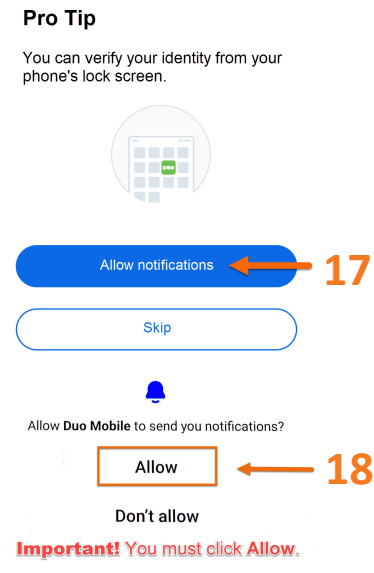

Phase 1: Download Mobile DUO on your Smart phone – Android

Scan QR code to download Duo Mobile from Google Play Store

< Back

Add your account

Use a QR code or view the account list for other options.

At this screen, stop and proceed to Phase 2 - Register Device

Welcome to Duo Security
Let's set up your account to protect your identity.

Phase 2: Open Chrome on your Android smart phone

Go to <https://duodmp.nychhc.org>

Important! You must click Allow.