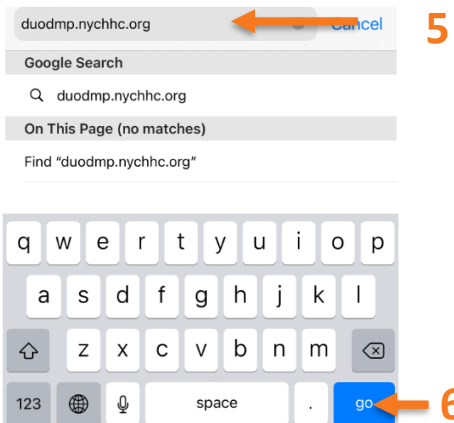

Phase 1: Download Mobile DUO on your Smart phone – Android

Scan QR code to download Duo Mobile from Google Play Store

< Back

Add your account

Use a QR code or view the account list for other options.

At this screen, stop and proceed to Phase 2 - Register Device

Welcome to Duo Security
Let's set up your account to protect your identity.

Phase 2: Open Chrome on your Android smart phone

Go to <https://duodmp.nychhc.org>

Important! You must click Allow.