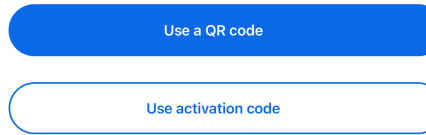

Phase 1: Download Mobile DUO on your Smart phone – Android

Scan QR code to download Duo Mobile from Google Play Store

< Back

Add your account

Use a QR code or view the account list for other options.

At this screen, stop and proceed to Phase 2 - Register Device