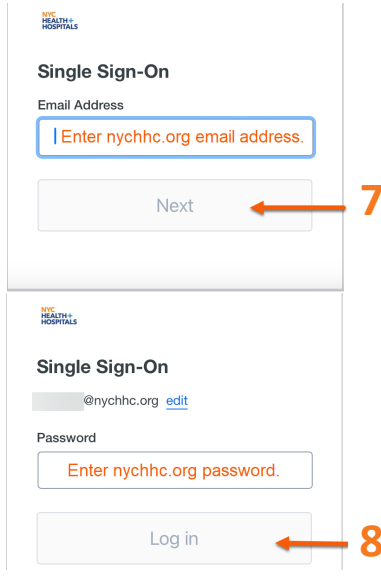

Phase 1: Download Mobile DUO on your Smart phone – Android

Scan QR code to download Duo Mobile from Google Play Store

< Back

Add your account

Use a QR code or view the account list for other options.

At this screen, stop and proceed to Phase 2 - Register Device

Welcome to Duo Security
Let's set up your account to protect your identity.

Phase 2: Open Chrome on your Android smart phone

Go to <https://duodmp.nychhc.org>

Important! You must click Allow.