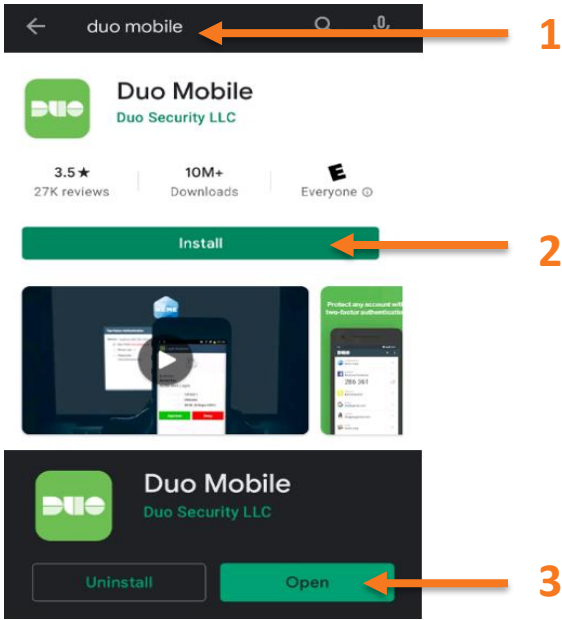

Phase 1: Download Mobile DUO on your Smart phone – Android

Scan QR code to download Duo Mobile from Google Play Store

< Back

Add your account

Use a QR code or view the account list for other options.

At this screen, stop and proceed to Phase 2 - Register Device

Welcome to Duo Security
Let's set up your account to protect your identity.

Phase 2: Open Chrome on your Android smart phone

Go to <https://duodmp.nychhc.org>

Important! You must click Allow.