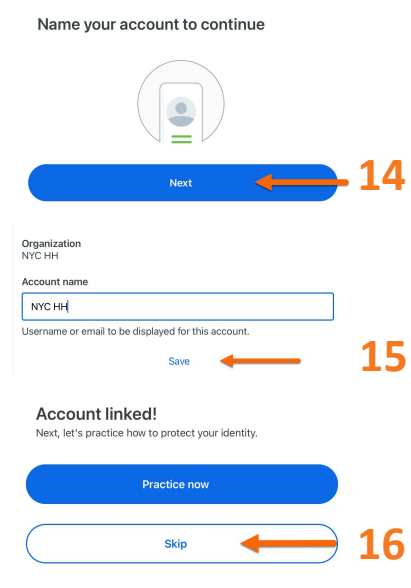

Phase 1: Download Mobile DUO on your Smart phone – Android

Scan QR code to download Duo Mobile from Google Play Store

< Back

Add your account

Use a QR code or view the account list for other options.

At this screen, stop and proceed to Phase 2 - Register Device

Welcome to Duo Security
Let's set up your account to protect your identity.

Phase 2: Open Chrome on your Android smart phone

Go to <https://duodmp.nychhc.org>

Important! You must click Allow.