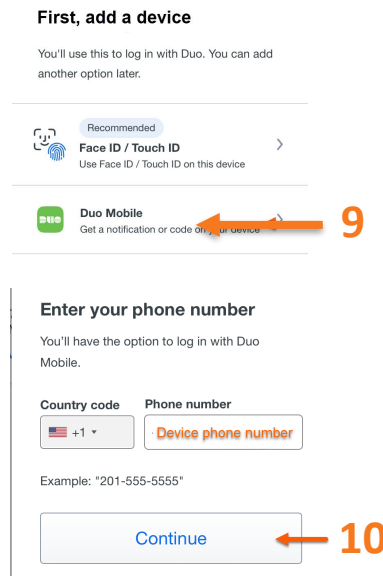

Phase 1: Download Mobile DUO on your Smart phone – Android

Scan QR code to download Duo Mobile from Google Play Store

< Back

Add your account

Use a QR code or view the account list for other options.

At this screen, stop and proceed to Phase 2 - Register Device

Welcome to Duo Security
Let's set up your account to protect your identity.

Phase 2: Open Chrome on your Android smart phone

Go to <https://duodmp.nychhc.org>

Important! You must click Allow.